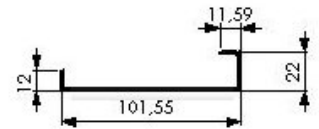

Side View

PLATINE PASSE CABLE SANS BALAI 0.5U

MODEL NAME	Product Definition	Dimensions (wxdxh) mm
E44ORG1F_B	1/2U 19" cable management panels with front patch cord access holes	483x100x22