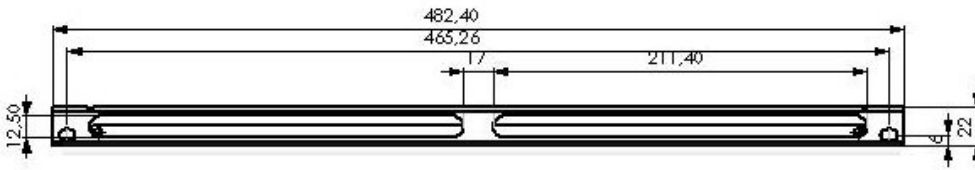

# PLATINE PASSE CABLE SANS BALAI 0.5U

Iso View

Front View

Side View

## PLATINE PASSE CABLE SANS BALAI 0.5U

MODEL NAME	Product Definition	Dimensions (wxdxh) mm
E44ORG1F_B	1/2U 19" cable management panels with front patch cord access holes	483x100x22