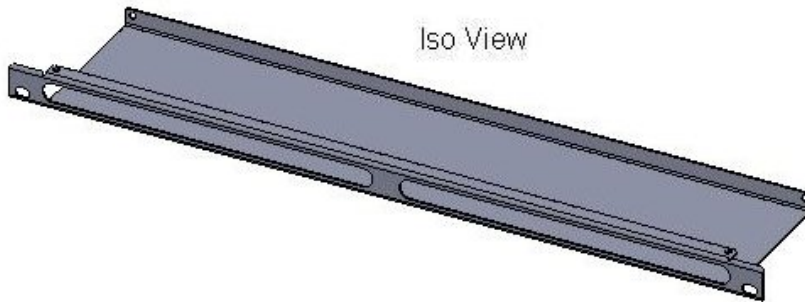

# PLATINE PASSE CABLE SANS BALAI 0.5U

Iso View

Front View

Side View

## PLATINE PASSE CABLE SANS BALAI 0.5U

MODEL NAME	Product Definition	Dimensions (wxdxh) mm
E44ORG1F_B	1/2U 19" cable management panels with front patch cord access holes	483x100x22