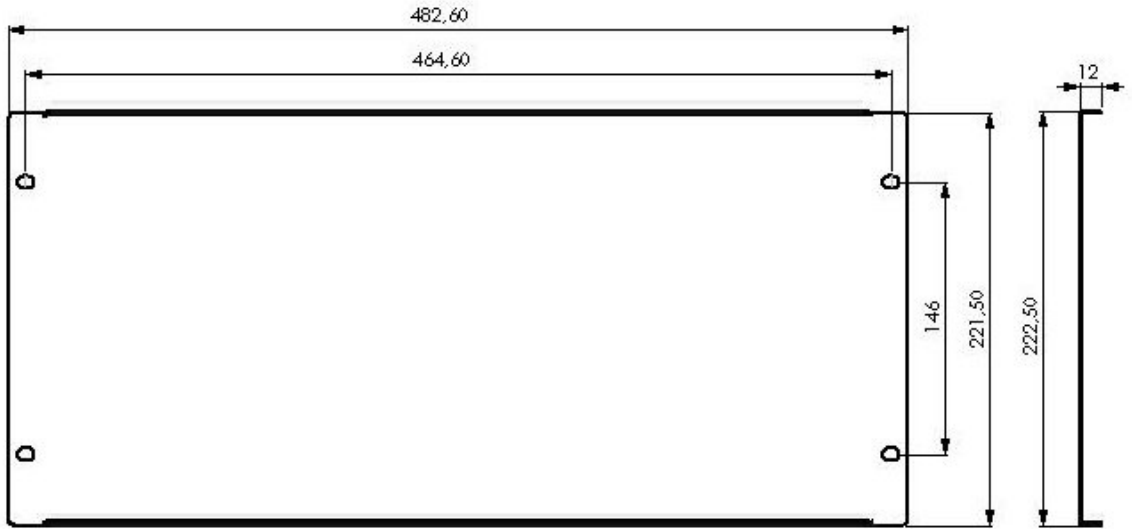

Iso View

Top View

Side View

CACHE DE FACE AVANT 2U

MODEL NAME	Product Definition	Dimensions (wxdxh) mm
RAP-OB2X-B	2U blank panel	483x12x88

Shipping Data

MODEL NAME	quantity	Shipping Dimension (palette) WxHxD	Net Weight (kg)	Gross Weight (kg)
RAP-OB2X-B	21	560x425x122	11,04	11,60

Iso View

Top View

Side View

CACHE DE FACE AVANT 3U

MODEL NAME	Product Definition	Dimensions (wxdxh) mm
RAP-OB3X-B	3U blank panel	483x12x133

Shipping Data

MODEL NAME	quantity	Shipping Dimension (palette) WxHxD	Net Weight (kg)	Gross Weight (kg)
RAP-OB3X-B	40	545x440x400	29,76	31,26

CACHE DE FACE AVANT 4U Technical Drawings

Top View

Side View

Iso View

CACHE DE FACE AVANT 4U

MODEL NAME	Product Definition	Dimensions (wxdxh) mm
RAP-OB4X-B	4U blank panel	483x12x177

Shipping Data

MODEL NAME	quantity	Shipping Dimension (palette) WxHxD	Net Weight (kg)	Gross Weight (kg)
RAP-OB4X-B	40	545x440x400	35,80	37,30

CACHE DE FACE AVANT 5U Technical Drawings

Top View

Side View

Iso View

CACHE DE FACE AVANT 5U

MODEL NAME	Product Definition	Dimensions (wxdxh) mm
RAP-OB5X-B	5U blank panel	483x12x222

Shipping Data

MODEL NAME	quantity	Shipping Dimension (palette) WxHxD	Net Weight (kg)	Gross Weight (kg)
RAP-OB5X-B	40	550x430x480	43,20	44,70