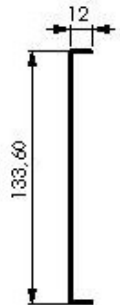

CACHE DE FACE AVANT 1U Technical Drawings

Iso View

Top View

Side View

CACHE DE FACE AVANT 1U

Model Name	Product Definition	Dimensions (wxdxh) mm
RAP-OB1X-B	1U blank panel	483x12x44

Shipping Data

Model Name	quantity	Shipping Dimension (palette) WxHxD	Net Weight (kg)	Gross Weight (kg)
RAP-OB1X-B	40	560x425x122	11,60	12,20

Iso View

Top View

Side View

CACHE DE FACE AVANT 2U

MODEL NAME	Product Definition	Dimensions (wxdxh) mm
RAP-OB2X-B	2U blank panel	483x12x88

Shipping Data

MODEL NAME	quantity	Shipping Dimension (palette) WxHxD	Net Weight (kg)	Gross Weight (kg)
RAP-OB2X-B	21	560x425x122	11,04	11,60

Iso View

Top View

Side View

CACHE DE FACE AVANT 3U

MODEL NAME	Product Definition	Dimensions (wxdxh) mm
RAP-OB3X-B	3U blank panel	483x12x133

Shipping Data

MODEL NAME	quantity	Shipping Dimension (palette) WxHxD	Net Weight (kg)	Gross Weight (kg)
RAP-OB3X-B	40	545x440x400	29,76	31,26

CACHE DE FACE AVANT 4U Technical Drawings

Top View

Side View

Iso View

CACHE DE FACE AVANT 4U

MODEL NAME	Product Definition	Dimensions (wxdxh) mm
RAP-OB4X-B	4U blank panel	483x12x177

Shipping Data

MODEL NAME	quantity	Shipping Dimension (palette) WxHxD	Net Weight (kg)	Gross Weight (kg)
RAP-OB4X-B	40	545x440x400	35,80	37,30