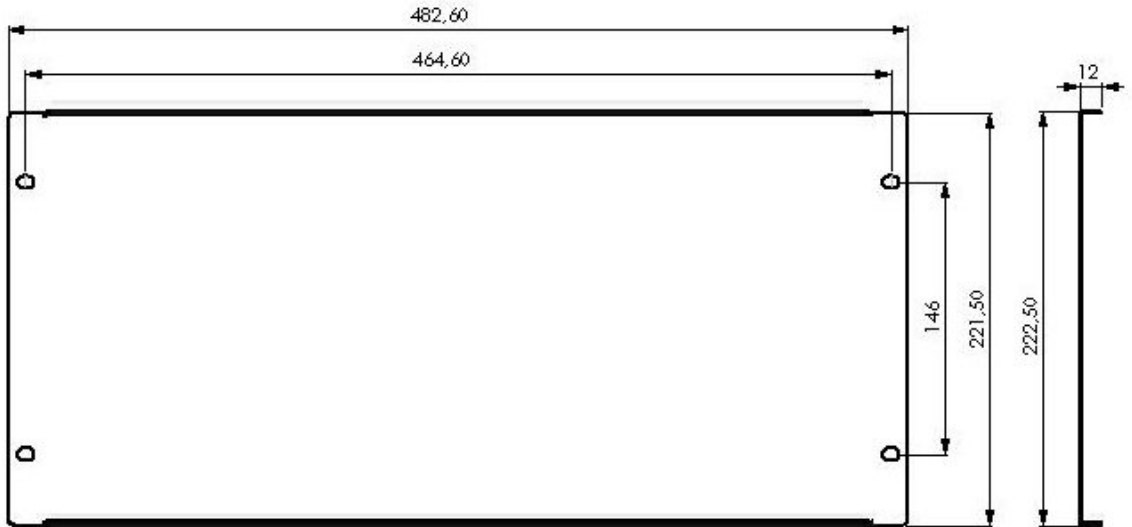

CACHE DE FACE AVANT 5U Technical Drawings

Top View

Side View