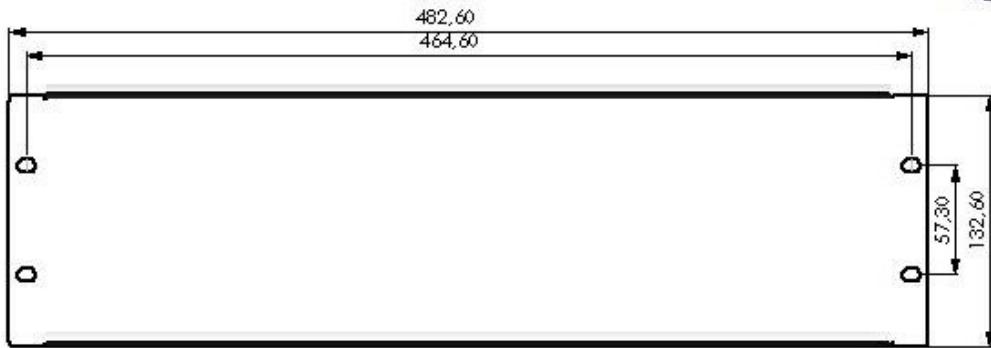

Iso View

Top View

Side View

CACHE DE FACE AVANT 2U

MODEL NAME	Product Definition	Dimensions (wxdxh) mm
RAP-OB2X-B	2U blank panel	483x12x88

Shipping Data

MODEL NAME	quantity	Shipping Dimension (palette) WxHxD	Net Weight (kg)	Gross Weight (kg)
RAP-OB2X-B	21	560x425x122	11,04	11,60

Iso View

Top View

Side View

CACHE DE FACE AVANT 3U

MODEL NAME	Product Definition	Dimensions (wxdxh) mm
RAP-OB3X-B	3U blank panel	483x12x133

Shipping Data

MODEL NAME	quantity	Shipping Dimension (palette) WxHxD	Net Weight (kg)	Gross Weight (kg)
RAP-OB3X-B	40	545x440x400	29,76	31,26

CACHE DE FACE AVANT 4U Technical Drawings

Top View

Side View

Iso View

CACHE DE FACE AVANT 4U

MODEL NAME	Product Definition	Dimensions (wxdxh) mm
RAP-OB4X-B	4U blank panel	483x12x177

Shipping Data

MODEL NAME	quantity	Shipping Dimension (palette) WxHxD	Net Weight (kg)	Gross Weight (kg)
RAP-OB4X-B	40	545x440x400	35,80	37,30

CACHE DE FACE AVANT 5U Technical Drawings

Top View

Side View

Iso View

CACHE DE FACE AVANT 5U

MODEL NAME	Product Definition	Dimensions (wxdxh) mm
RAP-OB5X-B	5U blank panel	483x12x222

Shipping Data

MODEL NAME	quantity	Shipping Dimension (palette) WxHxD	Net Weight (kg)	Gross Weight (kg)
RAP-OB5X-B	40	550x430x480	43,20	44,70