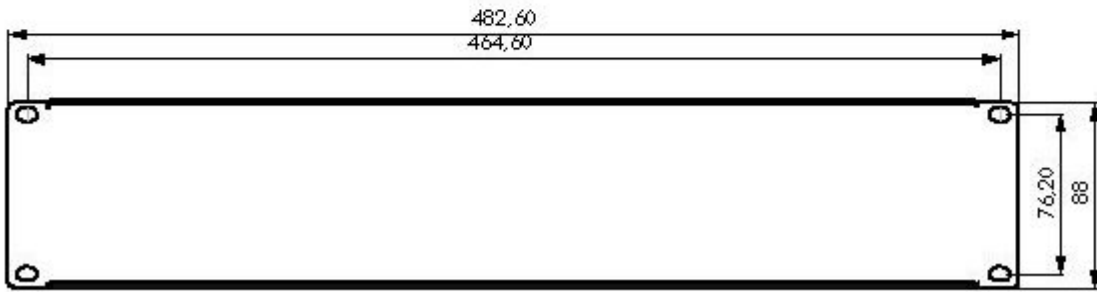

Top View

Side View

CACHE DE FACE AVANT 2U

MODEL NAME	Product Definition	Dimensions (wxdxh) mm
RAP-OB2X-B	2U blank panel	483x12x88

Shipping Data

MODEL NAME	quantity	Shipping Dimension (palette) WxHxD	Net Weight (kg)	Gross Weight (kg)
RAP-OB2X-B	21	560x425x122	11,04	11,60