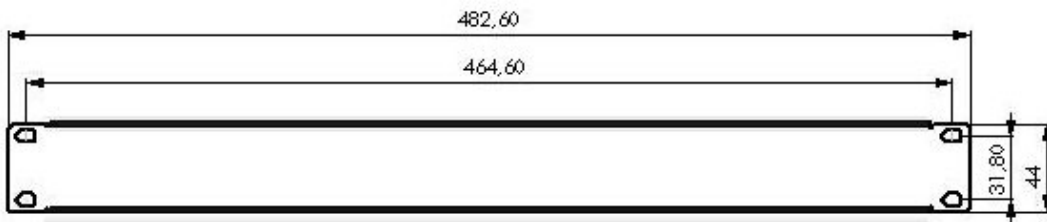

Material Definition and Properties , Thicknesses and Shipment Configuration

Part Definition	Material thickness	Material definition & properties	Shipment Configuration
Blank Panel	1,0 mm	DIN EN 10130 - 99 EREGLI DC-01 6112 CRS	1ea.

CACHE DE FACE AVANT 1U Technical Drawings

Iso View

Top View

Side View

CACHE DE FACE AVANT 1U

Model Name	Product Definition	Dimensions (wxdxh) mm
RAP-OB1X-B	1U blank panel	483x12x44

Shipping Data

Model Name	quantity	Shipping Dimension (palette) WxHxD	Net Weight (kg)	Gross Weight (kg)
RAP-OB1X-B	40	560x425x122	11,60	12,20

Iso View

Top View

Side View

CACHE DE FACE AVANT 2U

MODEL NAME	Product Definition	Dimensions (wxdxh) mm
RAP-OB2X-B	2U blank panel	483x12x88

Shipping Data

MODEL NAME	quantity	Shipping Dimension (palette) WxHxD	Net Weight (kg)	Gross Weight (kg)
RAP-OB2X-B	21	560x425x122	11,04	11,60

CACHE DE FACE AVANT 5U Technical Drawings

Top View

Side View

Iso View

CACHE DE FACE AVANT 5U

MODEL NAME	Product Definition	Dimensions (wxdxh) mm
RAP-OB5X-B	5U blank panel	483x12x222

Shipping Data

MODEL NAME	quantity	Shipping Dimension (palette) WxHxD	Net Weight (kg)	Gross Weight (kg)
RAP-OB5X-B	40	550x430x480	43,20	44,70