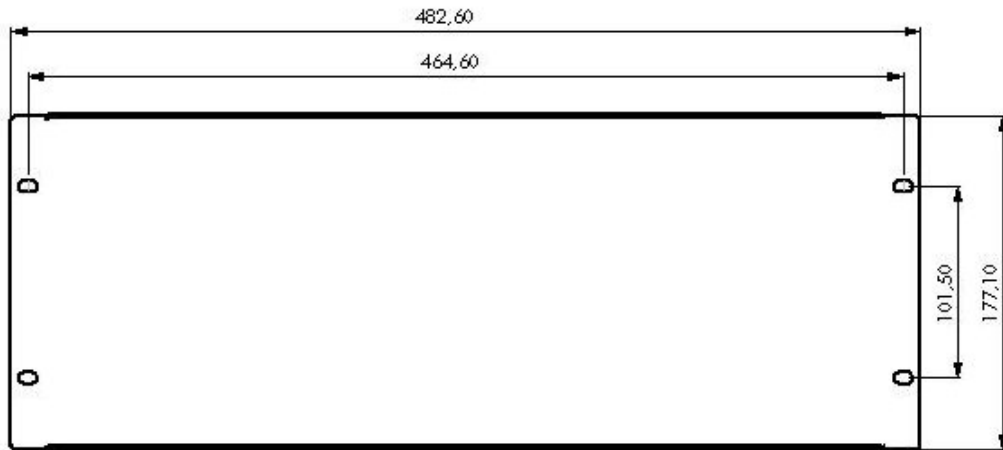

CACHE DE FACE AVANT 4U Technical Drawings

Top View