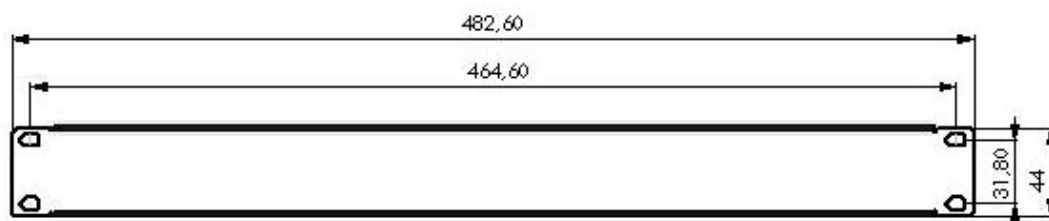

Top View

CACHE DE FACE AVANT 1U

Model Name	Product Definition	Dimensions (wxdxh) mm
RAP-OB1X-B	1U blank panel	483x12x44

Shipping Data

Model Name	quantity	Shipping Dimension (palette) WxHxD	Net Weight (kg)	Gross Weight (kg)
RAP-OB1X-B	40	560x425x122	11,60	12,20