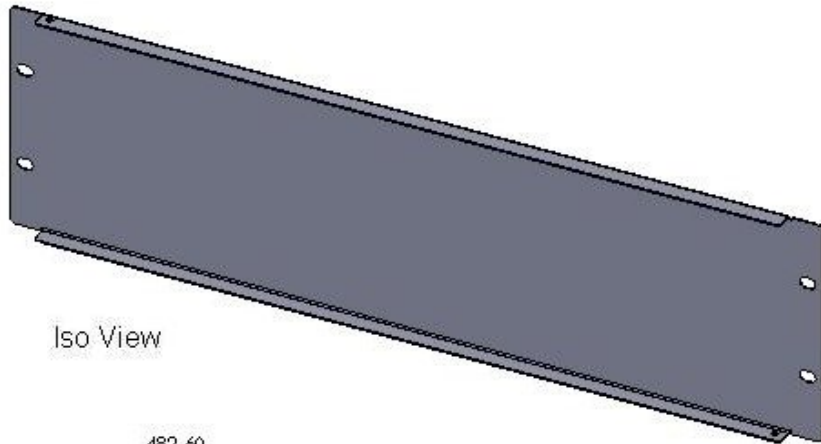

Iso View

Top View

Side View

CACHE DE FACE AVANT 3U

MODEL NAME	Product Definition	Dimensions (wxdxh) mm
RAP-OB3X-B	3U blank panel	483x12x133

Shipping Data

MODEL NAME	quantity	Shipping Dimension (palette) WxHxD	Net Weight (kg)	Gross Weight (kg)
RAP-OB3X-B	40	545x440x400	29,76	31,26