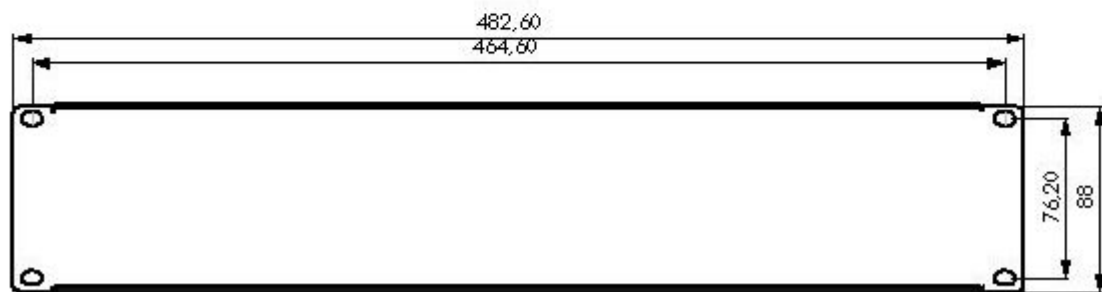

CACHE DE FACE AVANT 1U Technical Drawings

Iso View

Top View

Side View

CACHE DE FACE AVANT 1U

Model Name	Product Definition	Dimensions (wxdxh) mm
RAP-OB1X-B	1U blank panel	483x12x44

Shipping Data

Model Name	quantity	Shipping Dimension (palette) WxHxD	Net Weight (kg)	Gross Weight (kg)
RAP-OB1X-B	40	560x425x122	11,60	12,20

Iso View

Top View

Side View

CACHE DE FACE AVANT 2U

MODEL NAME	Product Definition	Dimensions (wxdxh) mm
RAP-OB2X-B	2U blank panel	483x12x88

Shipping Data

MODEL NAME	quantity	Shipping Dimension (palette) WxHxD	Net Weight (kg)	Gross Weight (kg)
RAP-OB2X-B	21	560x425x122	11,04	11,60

Iso View

Top View

Side View

CACHE DE FACE AVANT 3U

MODEL NAME	Product Definition	Dimensions (wxdxh) mm
RAP-OB3X-B	3U blank panel	483x12x133

Shipping Data

MODEL NAME	quantity	Shipping Dimension (palette) WxHxD	Net Weight (kg)	Gross Weight (kg)
RAP-OB3X-B	40	545x440x400	29,76	31,26

CACHE DE FACE AVANT 5U Technical Drawings

Top View

Side View

Iso View

CACHE DE FACE AVANT 5U

MODEL NAME	Product Definition	Dimensions (wxdxh) mm
RAP-OB5X-B	5U blank panel	483x12x222

Shipping Data

MODEL NAME	quantity	Shipping Dimension (palette) WxHxD	Net Weight (kg)	Gross Weight (kg)
RAP-OB5X-B	40	550x430x480	43,20	44,70