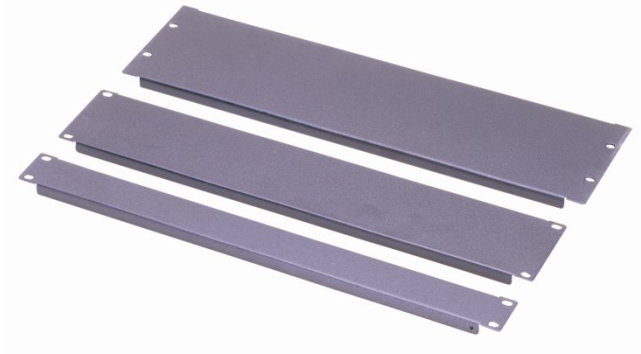

CACHE DE FACE AVANT

FEATURES

Blank/blind panels are used to close empty position in the cabinet

COMPLIANCES

UL and cUL

Surface Treatment : Fosfat coating

Painting : Ral7035 / Ral9005

STANDARDS

Material Definition and Properties , Thicknesses and Shipment Configuration

Part Definition	Material thickness	Material definition & properties	Shipment Configuration
Blank Panel	1,0 mm	DIN EN 10130 - 99 EREGLI DC-01 6112 CRS	1ea.

CACHE DE FACE AVANT 1U Technical Drawings

Iso View

Top View

Side View

CACHE DE FACE AVANT 1U

Model Name	Product Definition	Dimensions (wxdxh) mm
RAP-OB1X-B	1U blank panel	483x12x44

Shipping Data

Model Name	quantity	Shipping Dimension (palette) WxHxD	Net Weight (kg)	Gross Weight (kg)
RAP-OB1X-B	40	560x425x122	11,60	12,20

Iso View

Top View

Side View

CACHE DE FACE AVANT 3U

MODEL NAME	Product Definition	Dimensions (wxdxh) mm
RAP-OB3X-B	3U blank panel	483x12x133

Shipping Data

MODEL NAME	quantity	Shipping Dimension (palette) WxHxD	Net Weight (kg)	Gross Weight (kg)
RAP-OB3X-B	40	545x440x400	29,76	31,26