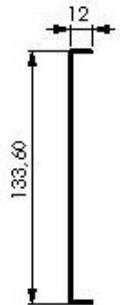

# CACHE DE FACE AVANT 2U Technical Drawings

Iso View

Top View

Side View

## CACHE DE FACE AVANT 2U

MODEL NAME	Product Definition	Dimensions (wxdxh) mm
RAP-OB2X-B	2U blank panel	483x12x88

## Shipping Data

MODEL NAME	quantity	Shipping Dimension (palette) WxHxD	Net Weight (kg)	Gross Weight (kg)
RAP-OB2X-B	21	560x425x122	11,04	11,60

Iso View

Top View

Side View

## CACHE DE FACE AVANT 3U

MODEL NAME	Product Definition	Dimensions (wxdxh) mm
RAP-OB3X-B	3U blank panel	483x12x133