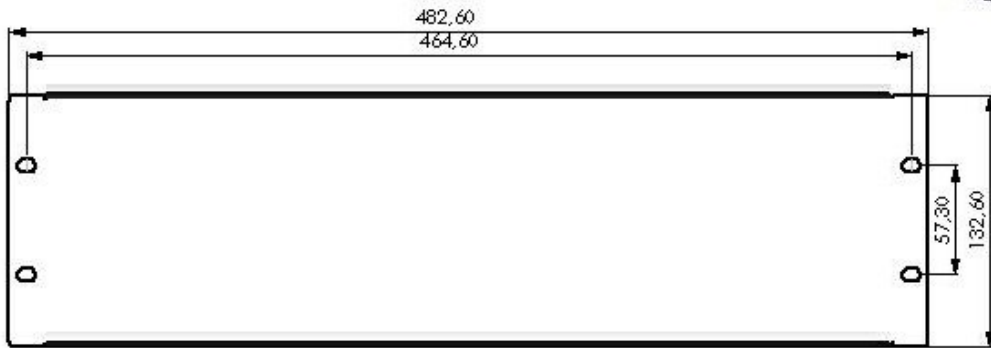

# CACHE DE FACE AVANT 2U Technical Drawings

Iso View

Top View

Side View

## CACHE DE FACE AVANT 2U

MODEL NAME	Product Definition	Dimensions (wxdxh) mm
RAP-OB2X-B	2U blank panel	483x12x88

## Shipping Data

MODEL NAME	quantity	Shipping Dimension (palette) WxHxD	Net Weight (kg)	Gross Weight (kg)
RAP-OB2X-B	21	560x425x122	11,04	11,60

Iso View

Top View

Side View