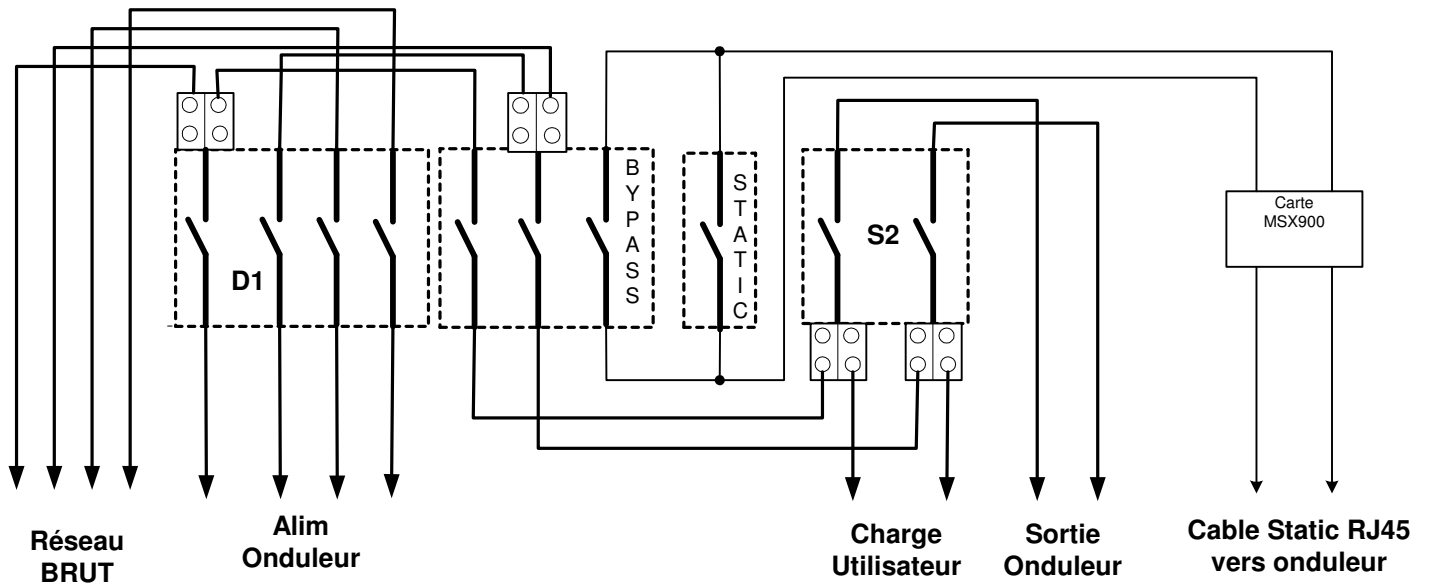

COFFRET BY PASS POWER 2XLT 12 mod

D1	Inter 4P 63A
BYPASS	Inter 3P 63A
STATIC	Inter 1P 25A
S2	Inter 2P 63A

Date 24/06/2011	COFFRET BYPASS TRI/MONO 10 KVA
Visa MCO	
Contrôle JLH	Rev: 1.00A Date: 24/06/2011